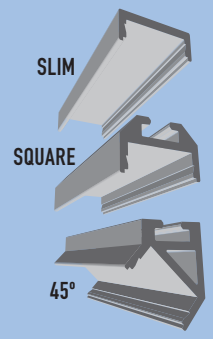

ACTUAL SIZE

VALENT X®

Perfectly Diffused Commercial Lighting

VALENT X LED Lighting is a linear lighting solution designed and engineered to provide high quality natural LED light with total linear diffusion. Combined with CHROMAPATH® Aluminum Channels, VALENT X provides a tailored fixture with smooth, vibrant, uninterrupted light output. No hot-spots or dark areas.

FEATURES & BENEFITS

- 90+ CRI: True-to-life color rendering
- Over 500 lumens per foot
- Wide CCT options
- Perfect diffusion
- Customized solutions
- Assembled and shipped from our Northern California facility

**IN-HOUSE
CUSTOMIZATION**

Get a quote today! 877.817.6028
or email quotes@DiodeLED.com

VALENT X FIXTURES WITH CHROMAPATH®

VALENT X is only available as a custom fixture, installed in the top-selling, patented CHROMAPATH® Channels*.

View CHROMAPATH on pages 40-42.
*Only for use in SLIM, SQUARE and 45° models.